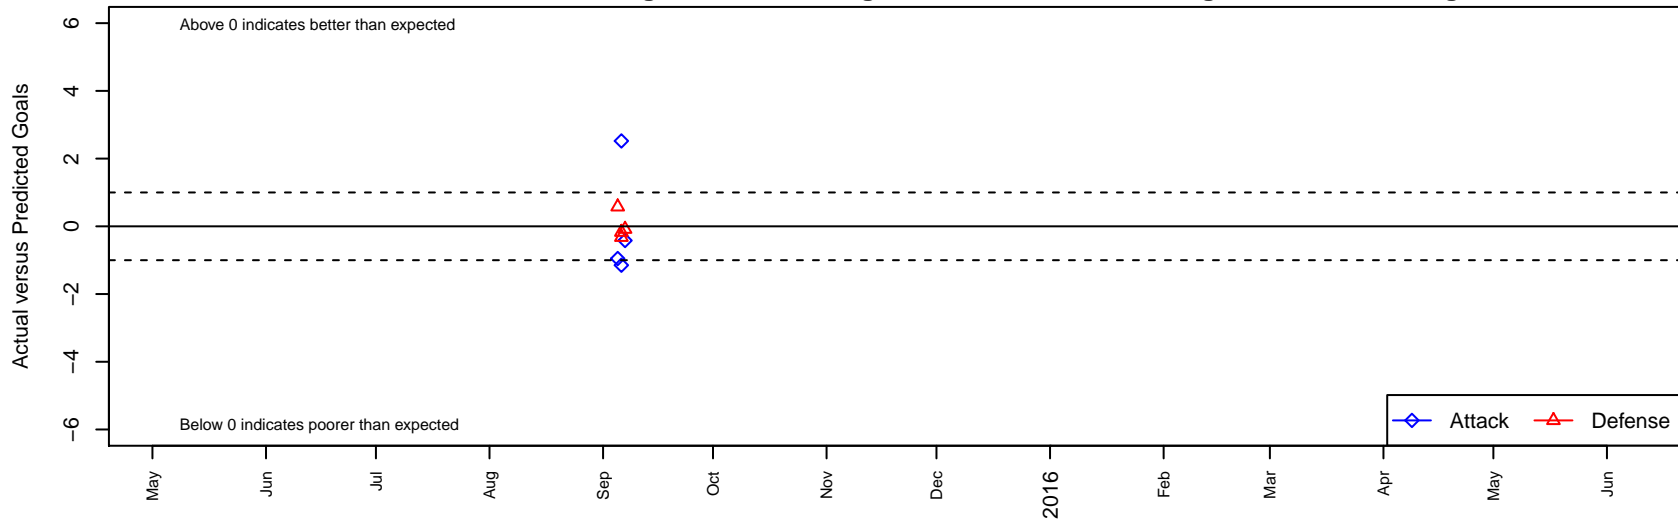

Crossfire Foundation ADP 1999B

Crossfire Premier Foundation
Redmond, WA
B99 total strength=2050
attack=99.63 defense=57.94

alt names used:

Venues played:
2015 SX Cup U17-18

Crossfire Foundation ADP 1999B
Dots are actual minus expected GF (blue circles) and GA (red triangles).
Blue line is smoothed change in attack strength. Red is smoothed change in defense strength.